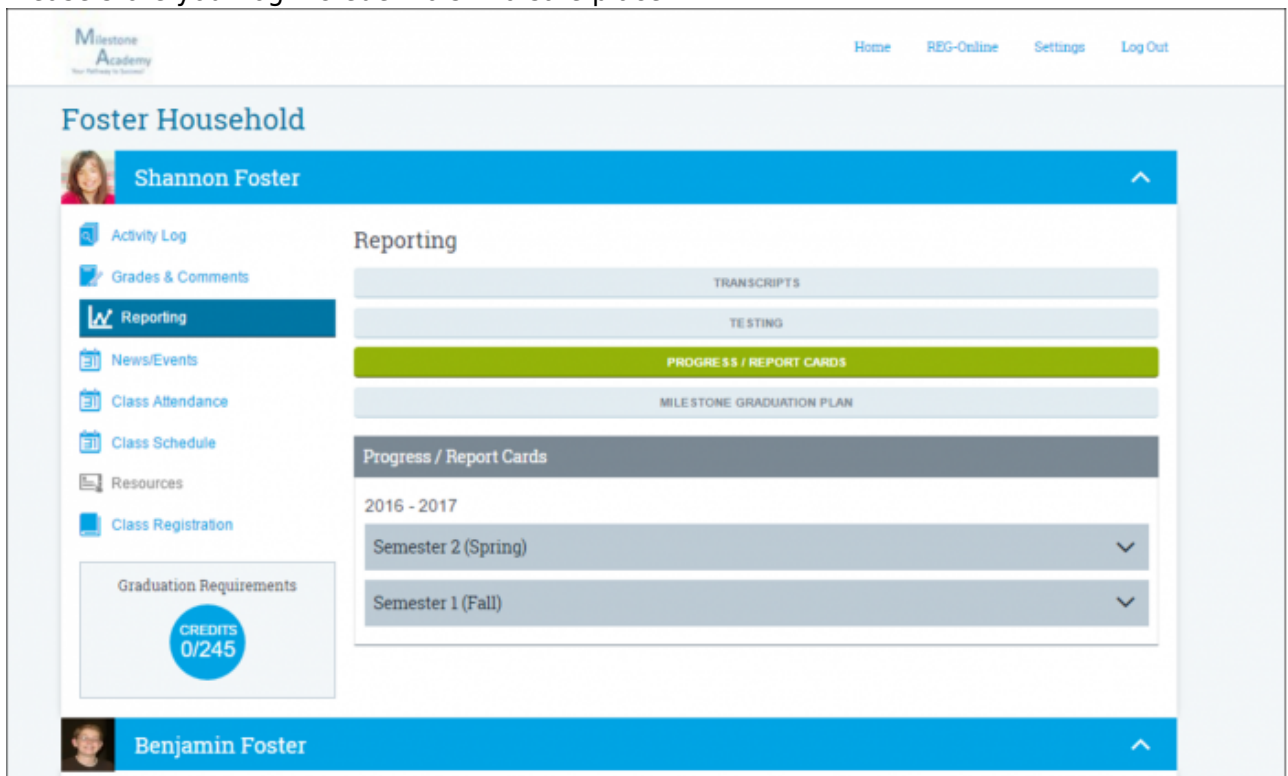

[portal, mini article](#)

Portal: Parent View

The portal can give you access to information including:

- Activity Logs
- Grades and Assignments
- Reporting including unofficial transcripts, the 4-Year Grad Plan, Benchmark Test Results, and Progress/Report Cards.
- Student Class Attendance
- Student Class Schedules
- Student access to Online Learning
- News & Events
- Resources
- Class Registration
- Online School Registration (Reg-Online)
- ParentSquare

To access the parent student portal, please use the link given to you by your school along with the username and password emailed to you by your school.

- If you are new to the portal, when you first login, you will be required to change your password. Make sure to follow the directions on the login page to make sure your new password is secure. Please store your login credentials in a safe place.