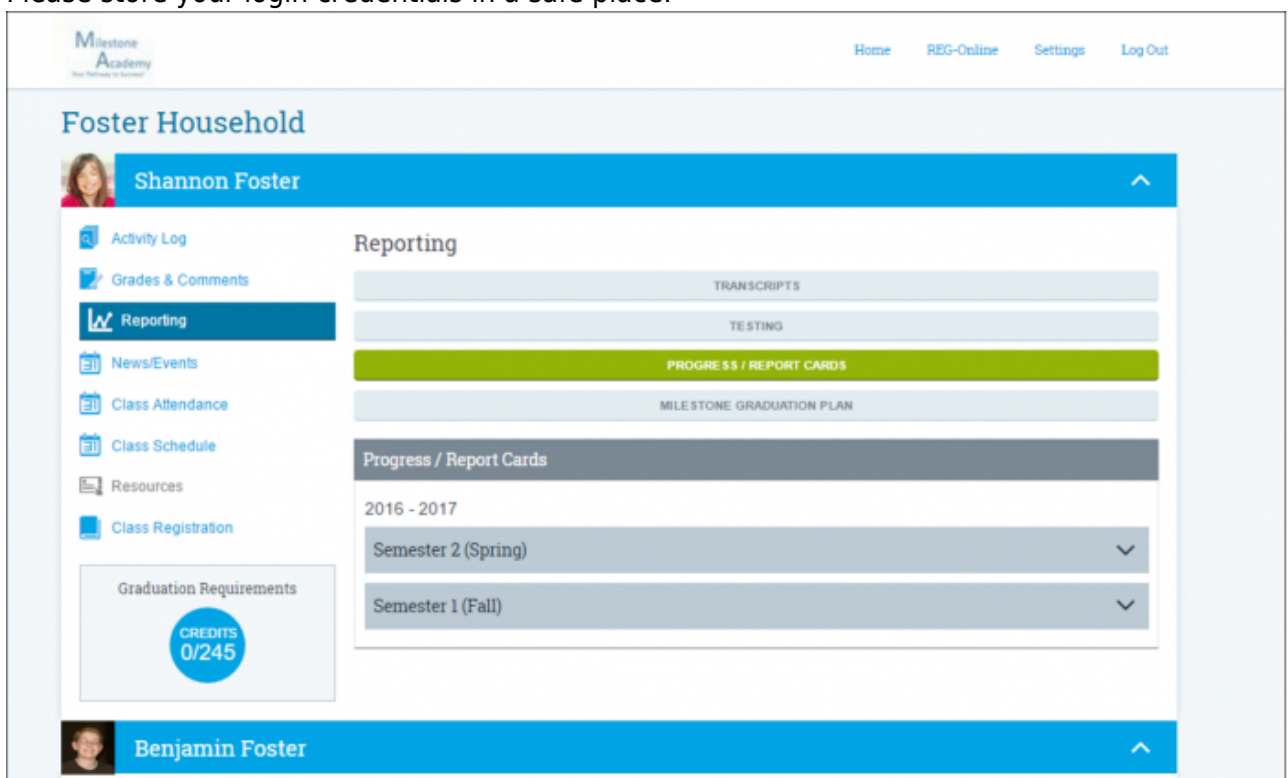

[portal, mini article](#)

Portal: Parent View

The portal can give you access to information including:

- Activity Logs
- Grades and Assignments
- Reporting including unofficial transcripts, the 4-Year Grad Plan, Benchmark Test Results, and Progress/Report Cards.
- Student Class Attendance
- Student Class Schedules
- Student access to Online Learning
- News & Events
- Resources
- Class Registration
- Online School Registration (Reg-Online)
- ParentSquare
- •

To access the parent student portal, please use the link given to you by your school along with the username and password emailed to you by your school.

- If you are new to the portal, when you first login, you will be required to change your password. Make sure to follow the directions on the login page to make sure your new password is secure. Please store your login credentials in a safe place.