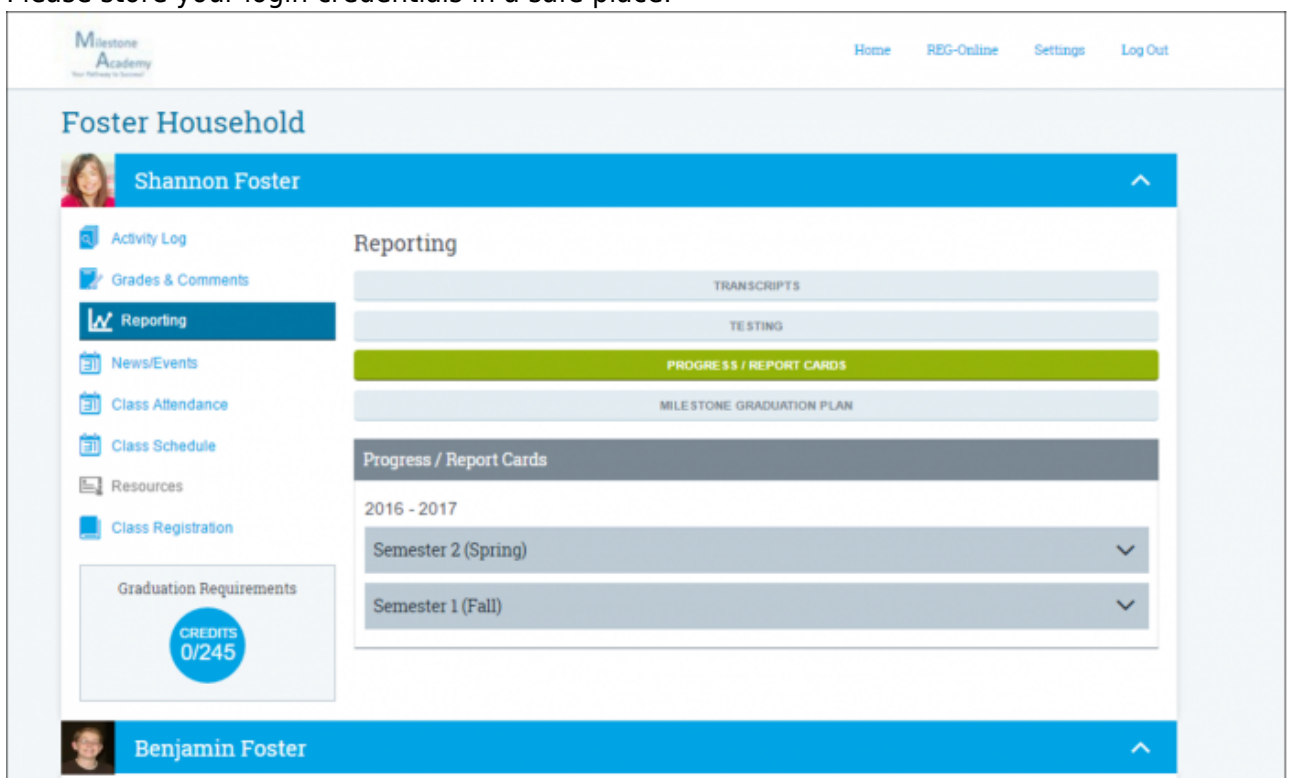

[portal, mini article](#)

Portal: Parent View

The portal can give you access to information including:

- Activity Logs
- Grades and Assignments
- Reporting including unofficial transcripts, the 4-Year Grad Plan, Benchmark Test Results, and Progress/Report Cards.
- Student Class Attendance
- Student Class Schedules
- Student access to Online Learning
- News & Events
- Resources
- Class Registration
- Online School Registration (Reg-Online)
- ParentSquare
- •

To access the parent student portal, please use the link given to you by your school along with the username and password emailed to you by your school.

- If you are new to the portal, when you first login, you will be required to change your password. Make sure to follow the directions on the login page to make sure your new password is secure. Please store your login credentials in a safe place.