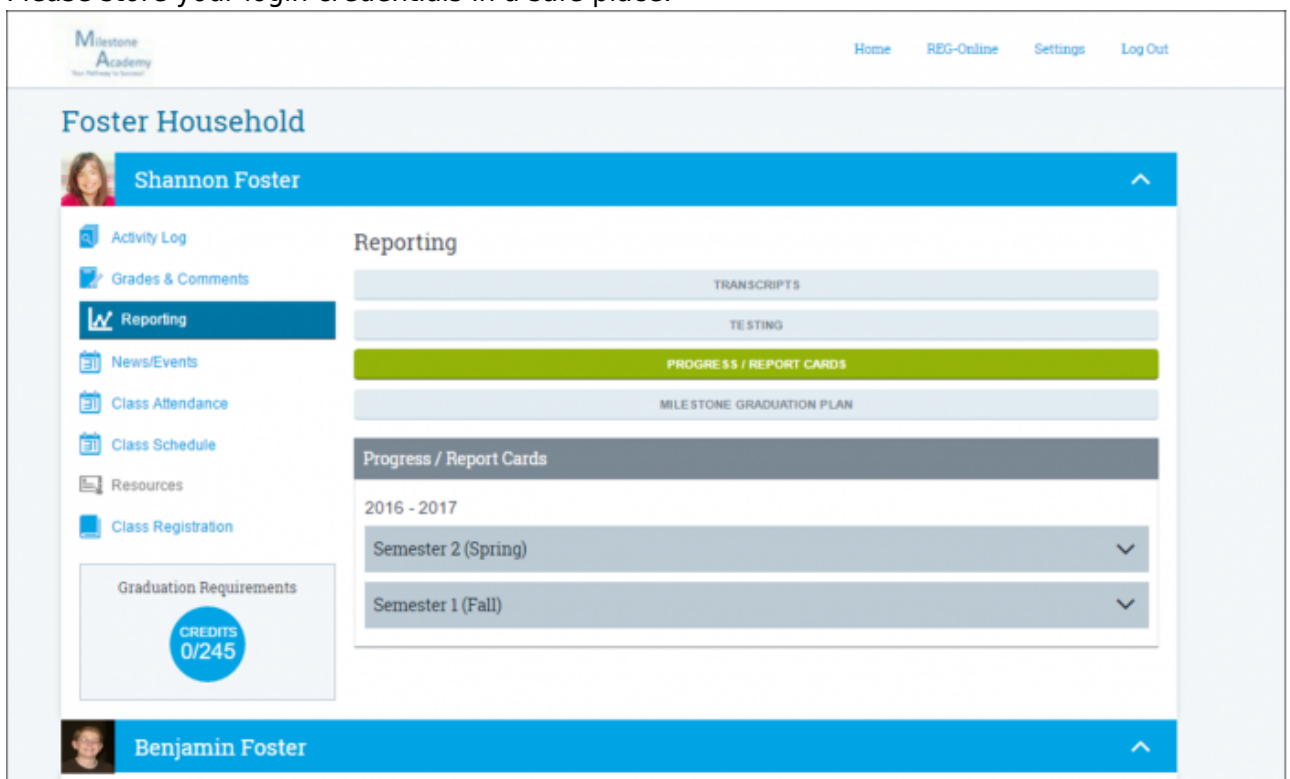

Portal: Parent View

The portal can give you access to information including:

- Activity Logs
- Grades and Assignments
- Reporting including unofficial transcripts, the 4-Year Grad Plan, Benchmark Test Results, and Progress/Report Cards.
- Student Class Attendance
- Student Class Schedules
- Student access to Online Learning
- News & Events
- Resources
- Class Registration
- Online School Registration (Reg-Online)
- ParentSquare
- •

To access the parent student portal, please use the link given to you y your school along with the username and password emailed to you by your school.

- If you are new to the portal, when you first login, you will be required to change your password. Make sure to follow the directions on the login page to make sure your new password is secure. Please store your login credentials in a safe place.